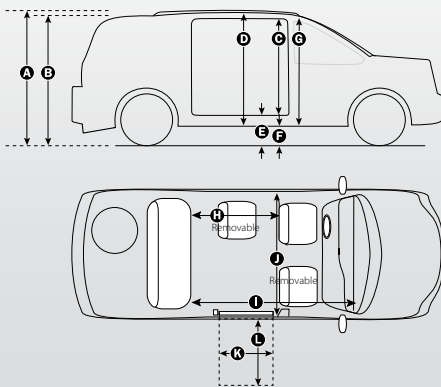

SPECIFICATIONS

Flexible seating configurations with removable, interchangeable passenger and behind-driver seats. Optionally, the driver seat is removable for a wheelchair driver.

A	Overall height of van with luggage rack	75"/1905 mm
B	Overall height of van	72"/1828 mm
C	Standard door opening height on ramp side (usable)	54.75"/1391 mm
D	Interior height at center of van	59"/1499 mm
E	Height at floor	11"/279 mm
F	Ground clearance	5.5"/140 mm
G	Interior height at passenger position	58.5"/1473 mm
H	Interior floor length from back seat to behind driver's seat	56.75"/1442 mm
I	Interior floor length passenger side	86.75"/2204 mm
J	Overall interior floor width behind front seats	61"/1549 mm
K	Side ramp width (usable)	29.5"/749 mm
L	Side ramp length (usable)	54"/1372 mm

Note: specifications are subject to change without notice

savaria.

Quebec & East:
4350 Highway 13 Laval QC H7R 6E9
tel 800.668.8705 fax 800.361.1725

Ontario & West:
2 Walker Drive Brampton ON L6T 5E1
tel 800.561.9600 fax 905.799.5548

www.savaria.com

Savaria makes every effort to publish accurate information. Specifications and options are subject to change without notice. ©2016 Savaria Corporation